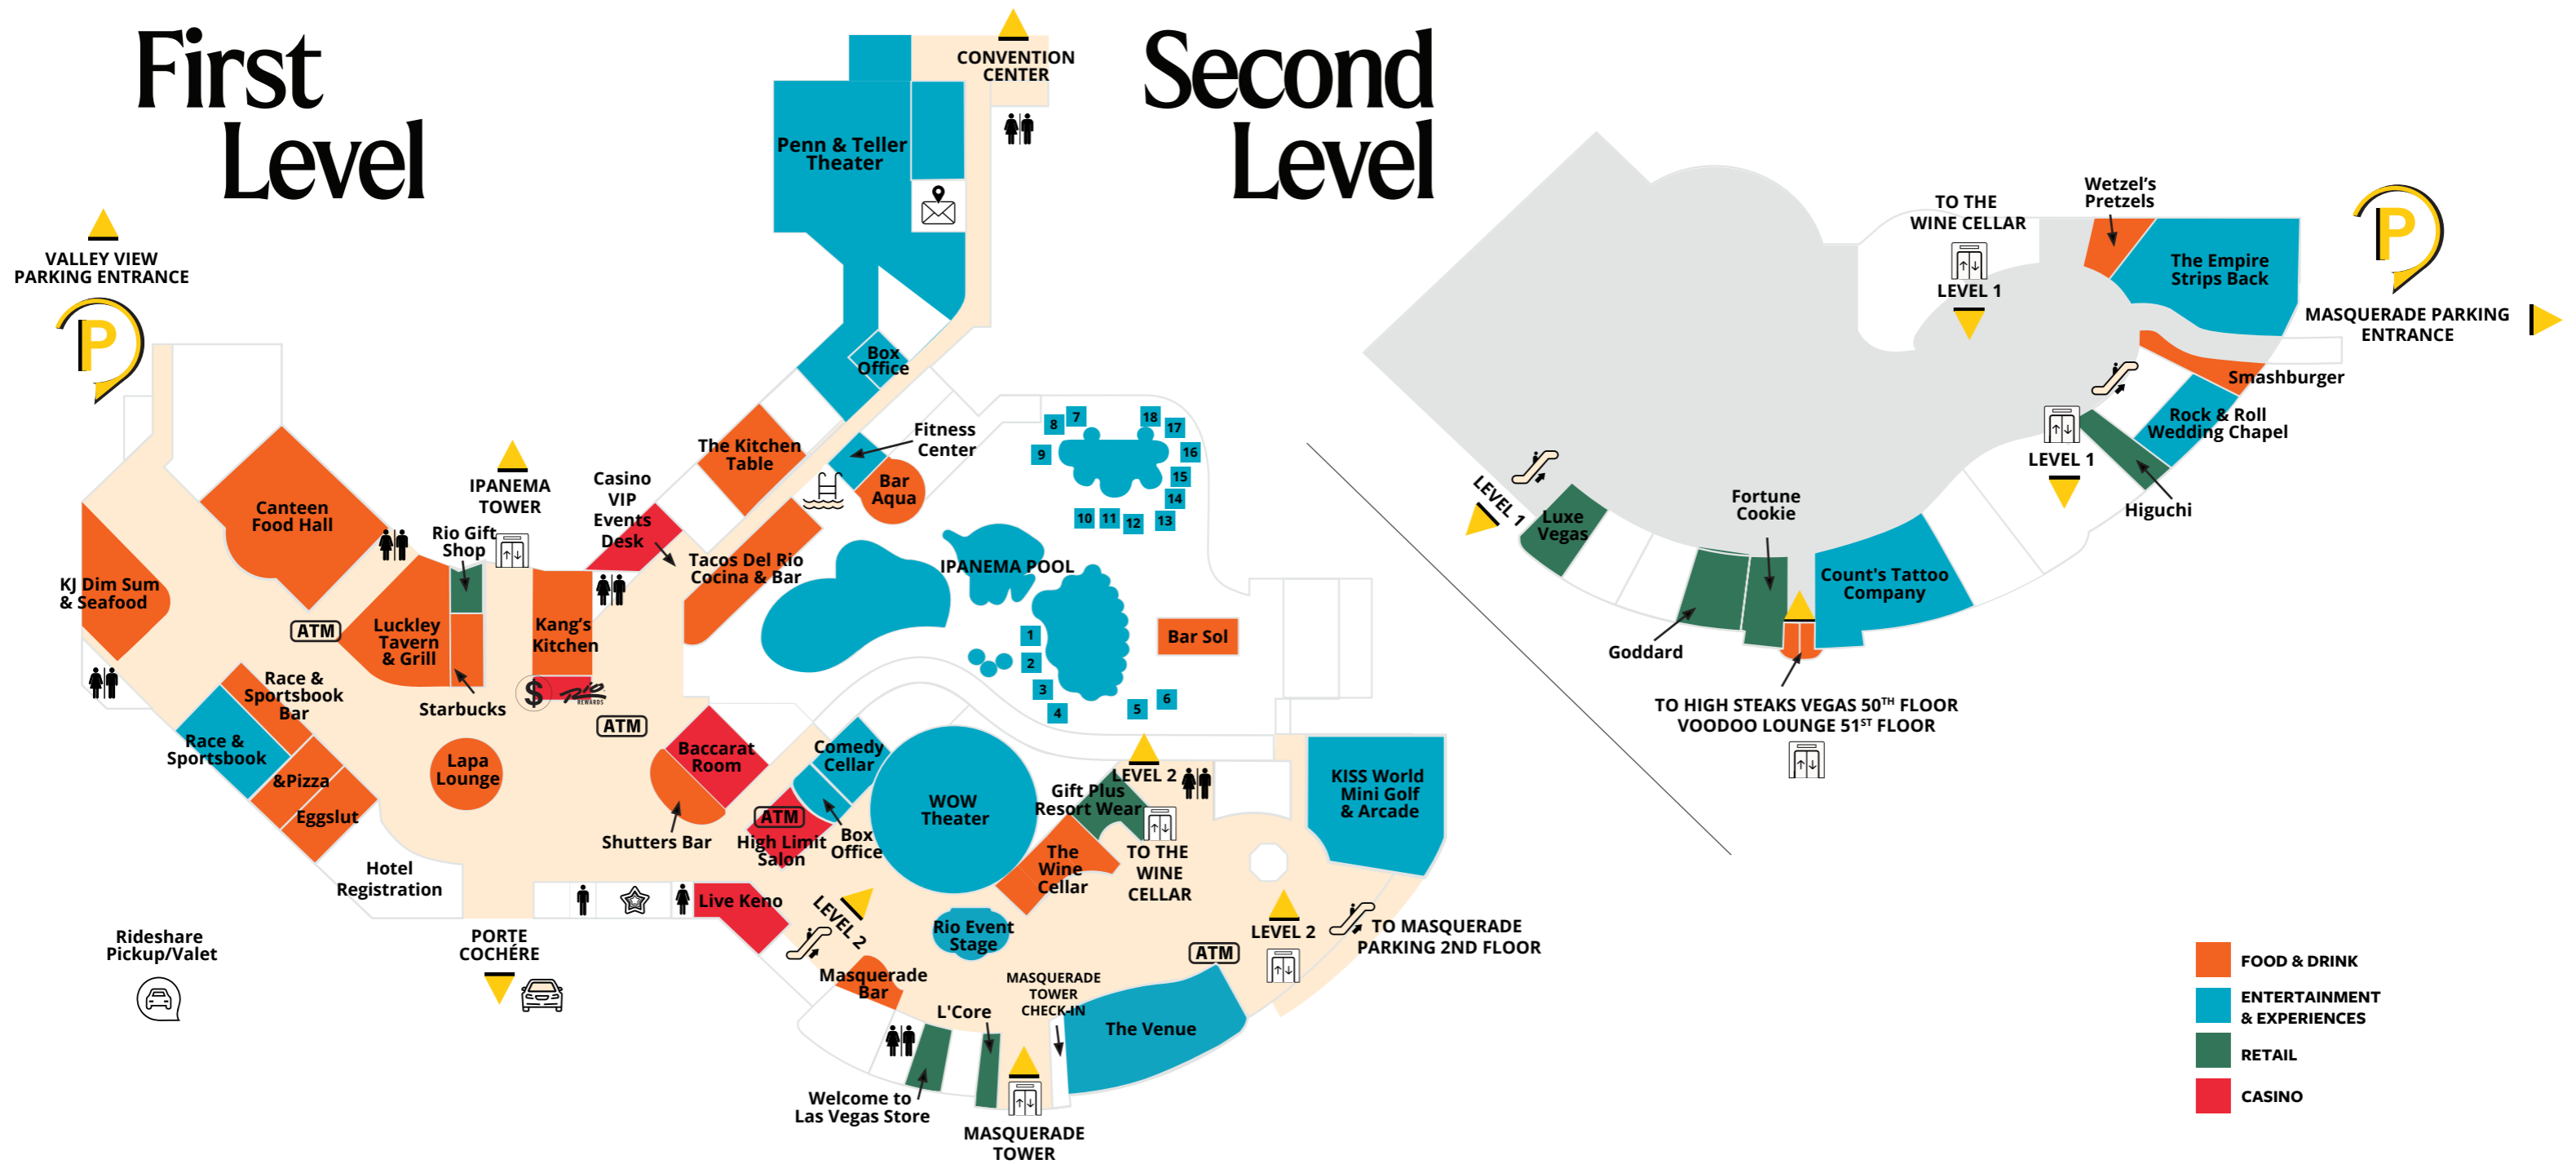

First Level

Second Level

- PARKING
- CASINO CAGE
- ELEVATORS
- POOL ENTRANCE
- RESTROOM
- VALET
- ESCALATORS
- RIDESHARE
- BUSINESS CENTER
- VIP REGISTRATION
- RIO REWARDS DESK
- ATM

FOOD & DRINK

- & Pizza
- Bar Aqua
- Bar Sol
- Canteen Food Hall
- Attaboy Burger
- Nama Nama
- Shogun Ramen
- Southland Burrito Co.
- Tender Crush
- Tony Luke's
- Eggslut
- Borracho
- High Steaks Vegas
- Kang's Kitchen
- KJ Dim Sum & Seafood
- Lapa Lounge
- Luckley Tavern & Grill
- Masquerade Bar
- Race & Sportsbook Bar
- Shutters Bar
- Smashburger
- Starbucks
- Tacos Del Rio Cosina & Bar
- The Kitchen Table
- The Wine Cellar
- VooDoo Lounge
- Wetzel's Pretzels

ENTERTAINMENT & EXPERIENCES

- Box Offices
- Comedy Cellar
- Count's Tattoo Company
- Fitness Center
- IPANEMA POOL
- Kiss World Mini Golf & Arcade
- Masquerade Village
- Penn & Teller Theater
- Race & Sportsbook
- Rio Event Stage
- The Empire Strips Back
- The Venue
- Faaabulous Drag Brunch
- Marriage Can Be Murder
- WOW The Vegas Spectacular
- Rock & Roll Wedding Chapel

RETAIL

- Fortune Cookie
- Gift Plus Resort Wear
- Goddard
- Higuchi
- L'CORE
- Luxe Vegas
- Rio Gift Shop
- Welcome to Las Vegas Store

HOTEL

- Guest Services
- VIP Registration

CASINO

- Baccarat Room
- Casino Cage
- Live Keno
- Rio Rewards
- High Limit Salon
- Casino VIP Events Desk